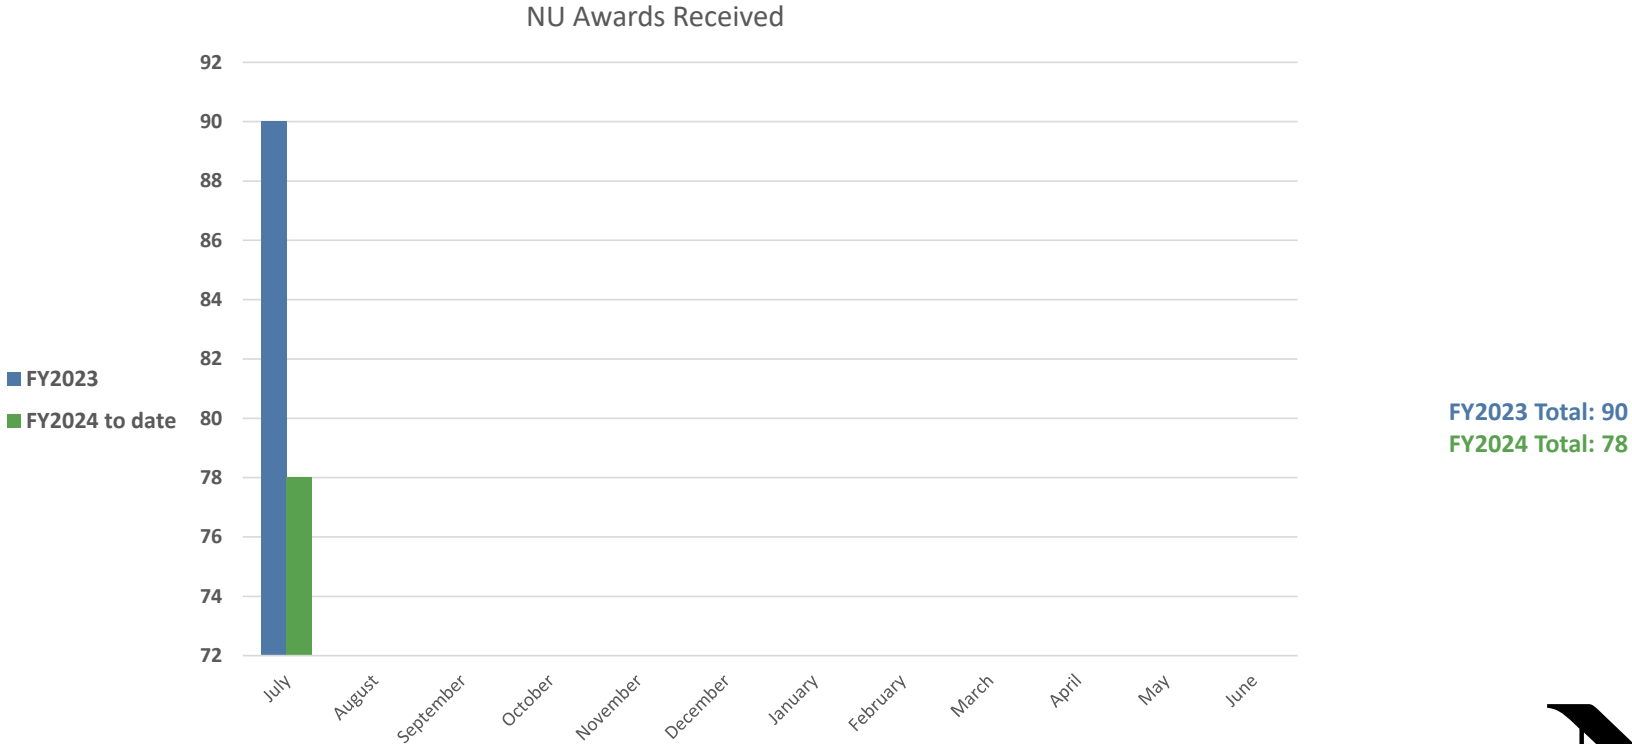

NU Awards Received

Notes: FY start 07/01 to date (data current as of August 10, 2023)
Notes: Number of Awards Received
Source: NU-RES SharePoint