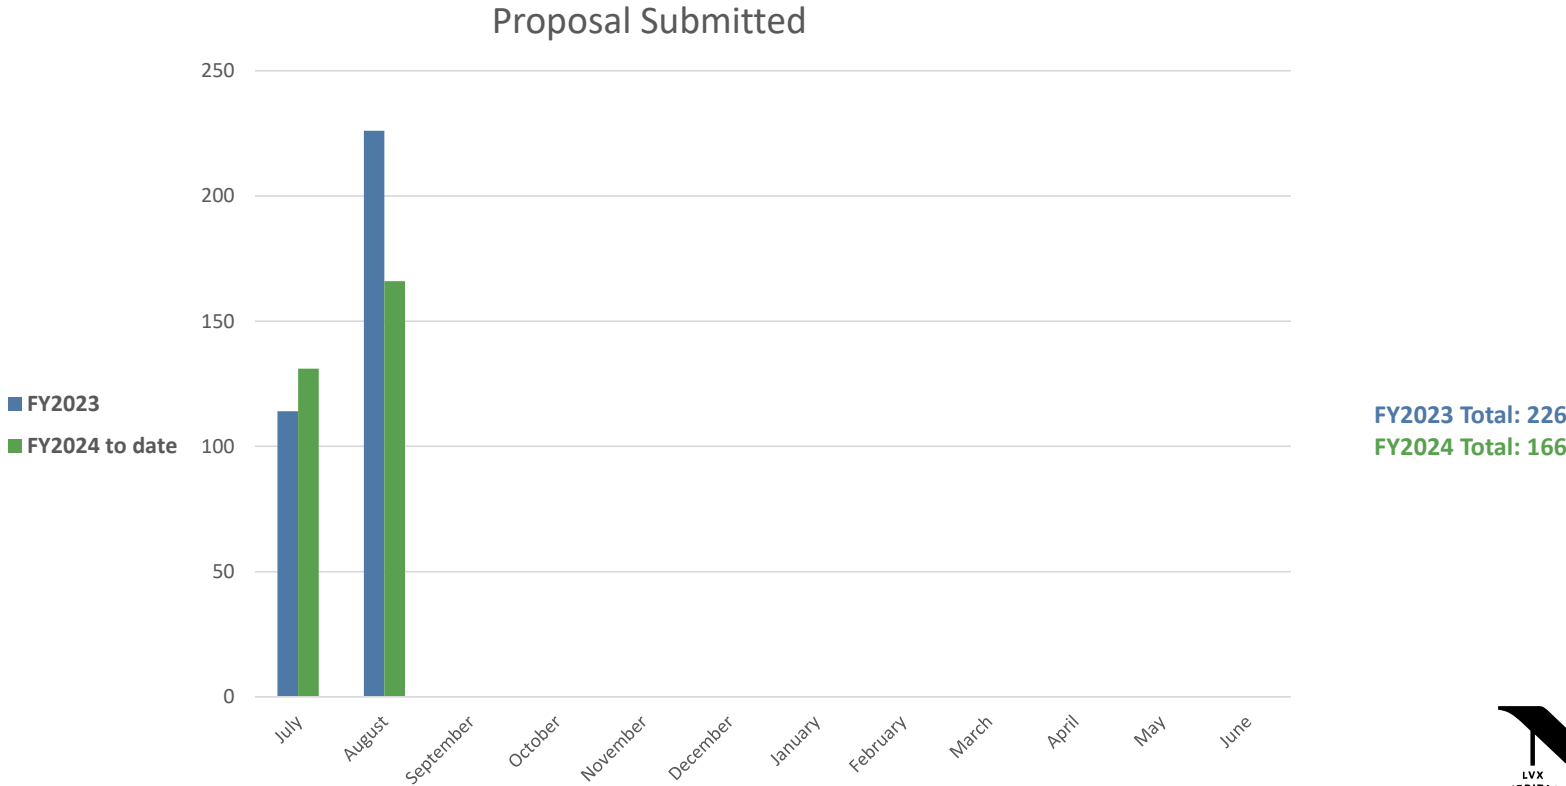

Proposals Submitted

Notes: FY start 07/01 to date (data current as of August 10, 2023)
Notes: Data includes all proposals submitted to sponsor, including the ones pending certification and approval in ePAWs. Report includes Continuation/Progress and Pre-Proposals
Notes: Report doesn't include ORS (other funding) proposals
Source: ePAWs Database

Proposals Submitted - Cumulative

Notes: FY start 07/01 to date (data current as of August 10, 2023)
 Notes: Data includes all proposals submitted to sponsor, including the ones pending certification and approval in ePAWs. Report includes Continuation/Progress and Pre-Proposals
 Notes: Report doesn't include ORS (other funding) proposals
 Source: ePAWs Database