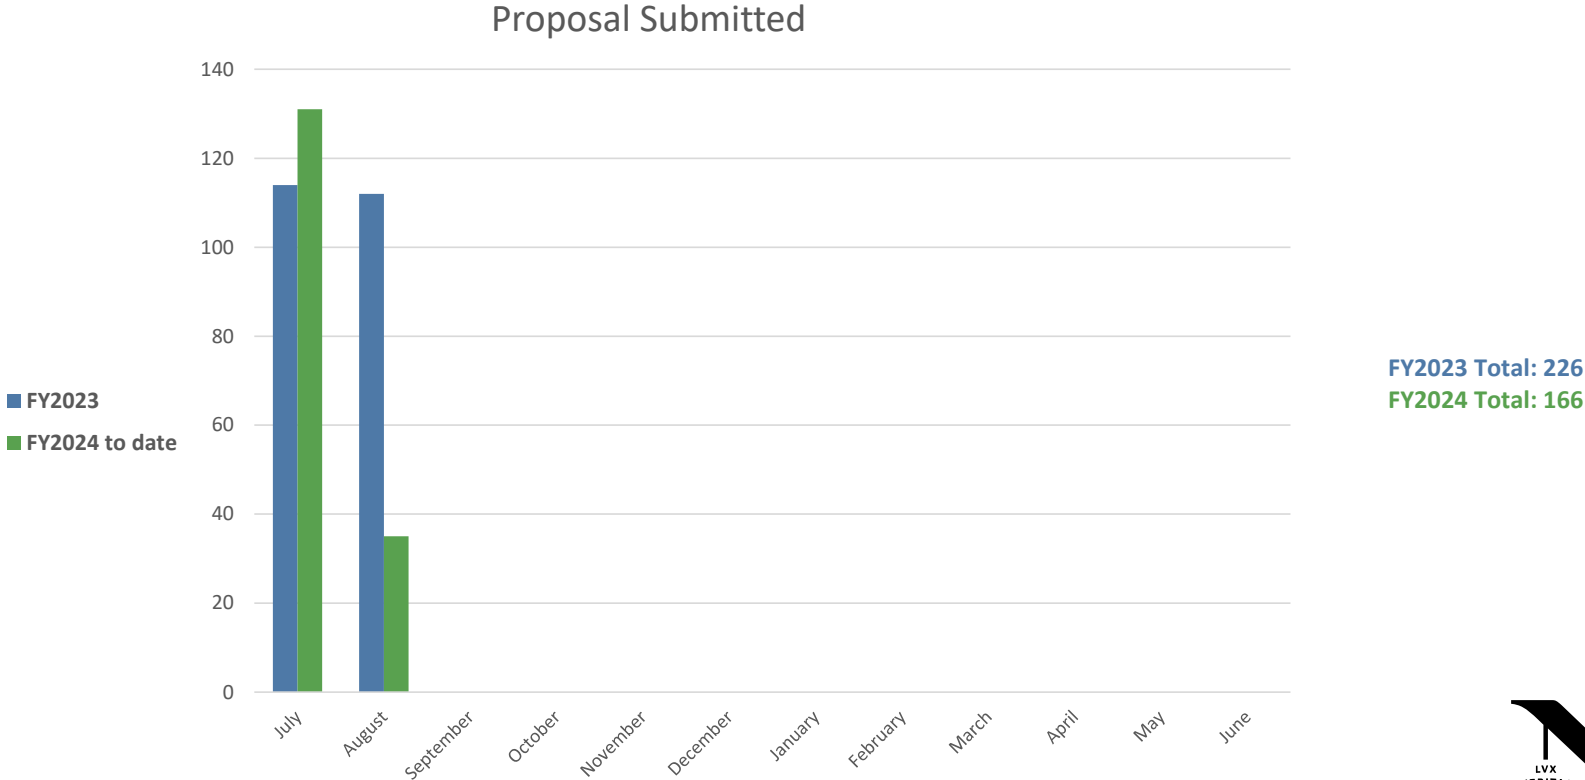

Proposals Submitted

Notes: FY start 07/01 to date (data current as of August 10, 2023)
Notes: Data includes all proposals submitted to sponsor, including the ones pending certification and approval in ePAWs. Report includes Continuation/Progress and Pre-Proposals
Notes: Report doesn't include ORS (other funding) proposals
Source: ePAWs Database

Proposals Submitted - Cumulative

Notes: FY start 07/01 to date (data current as of August 10, 2023)
 Notes: Data includes all proposals submitted to sponsor, including the ones pending certification and approval in ePAWs. Report includes Continuation/Progress and Pre-Proposals
 Notes: Report doesn't include ORS (other funding) proposals
 Source: ePAWs Database